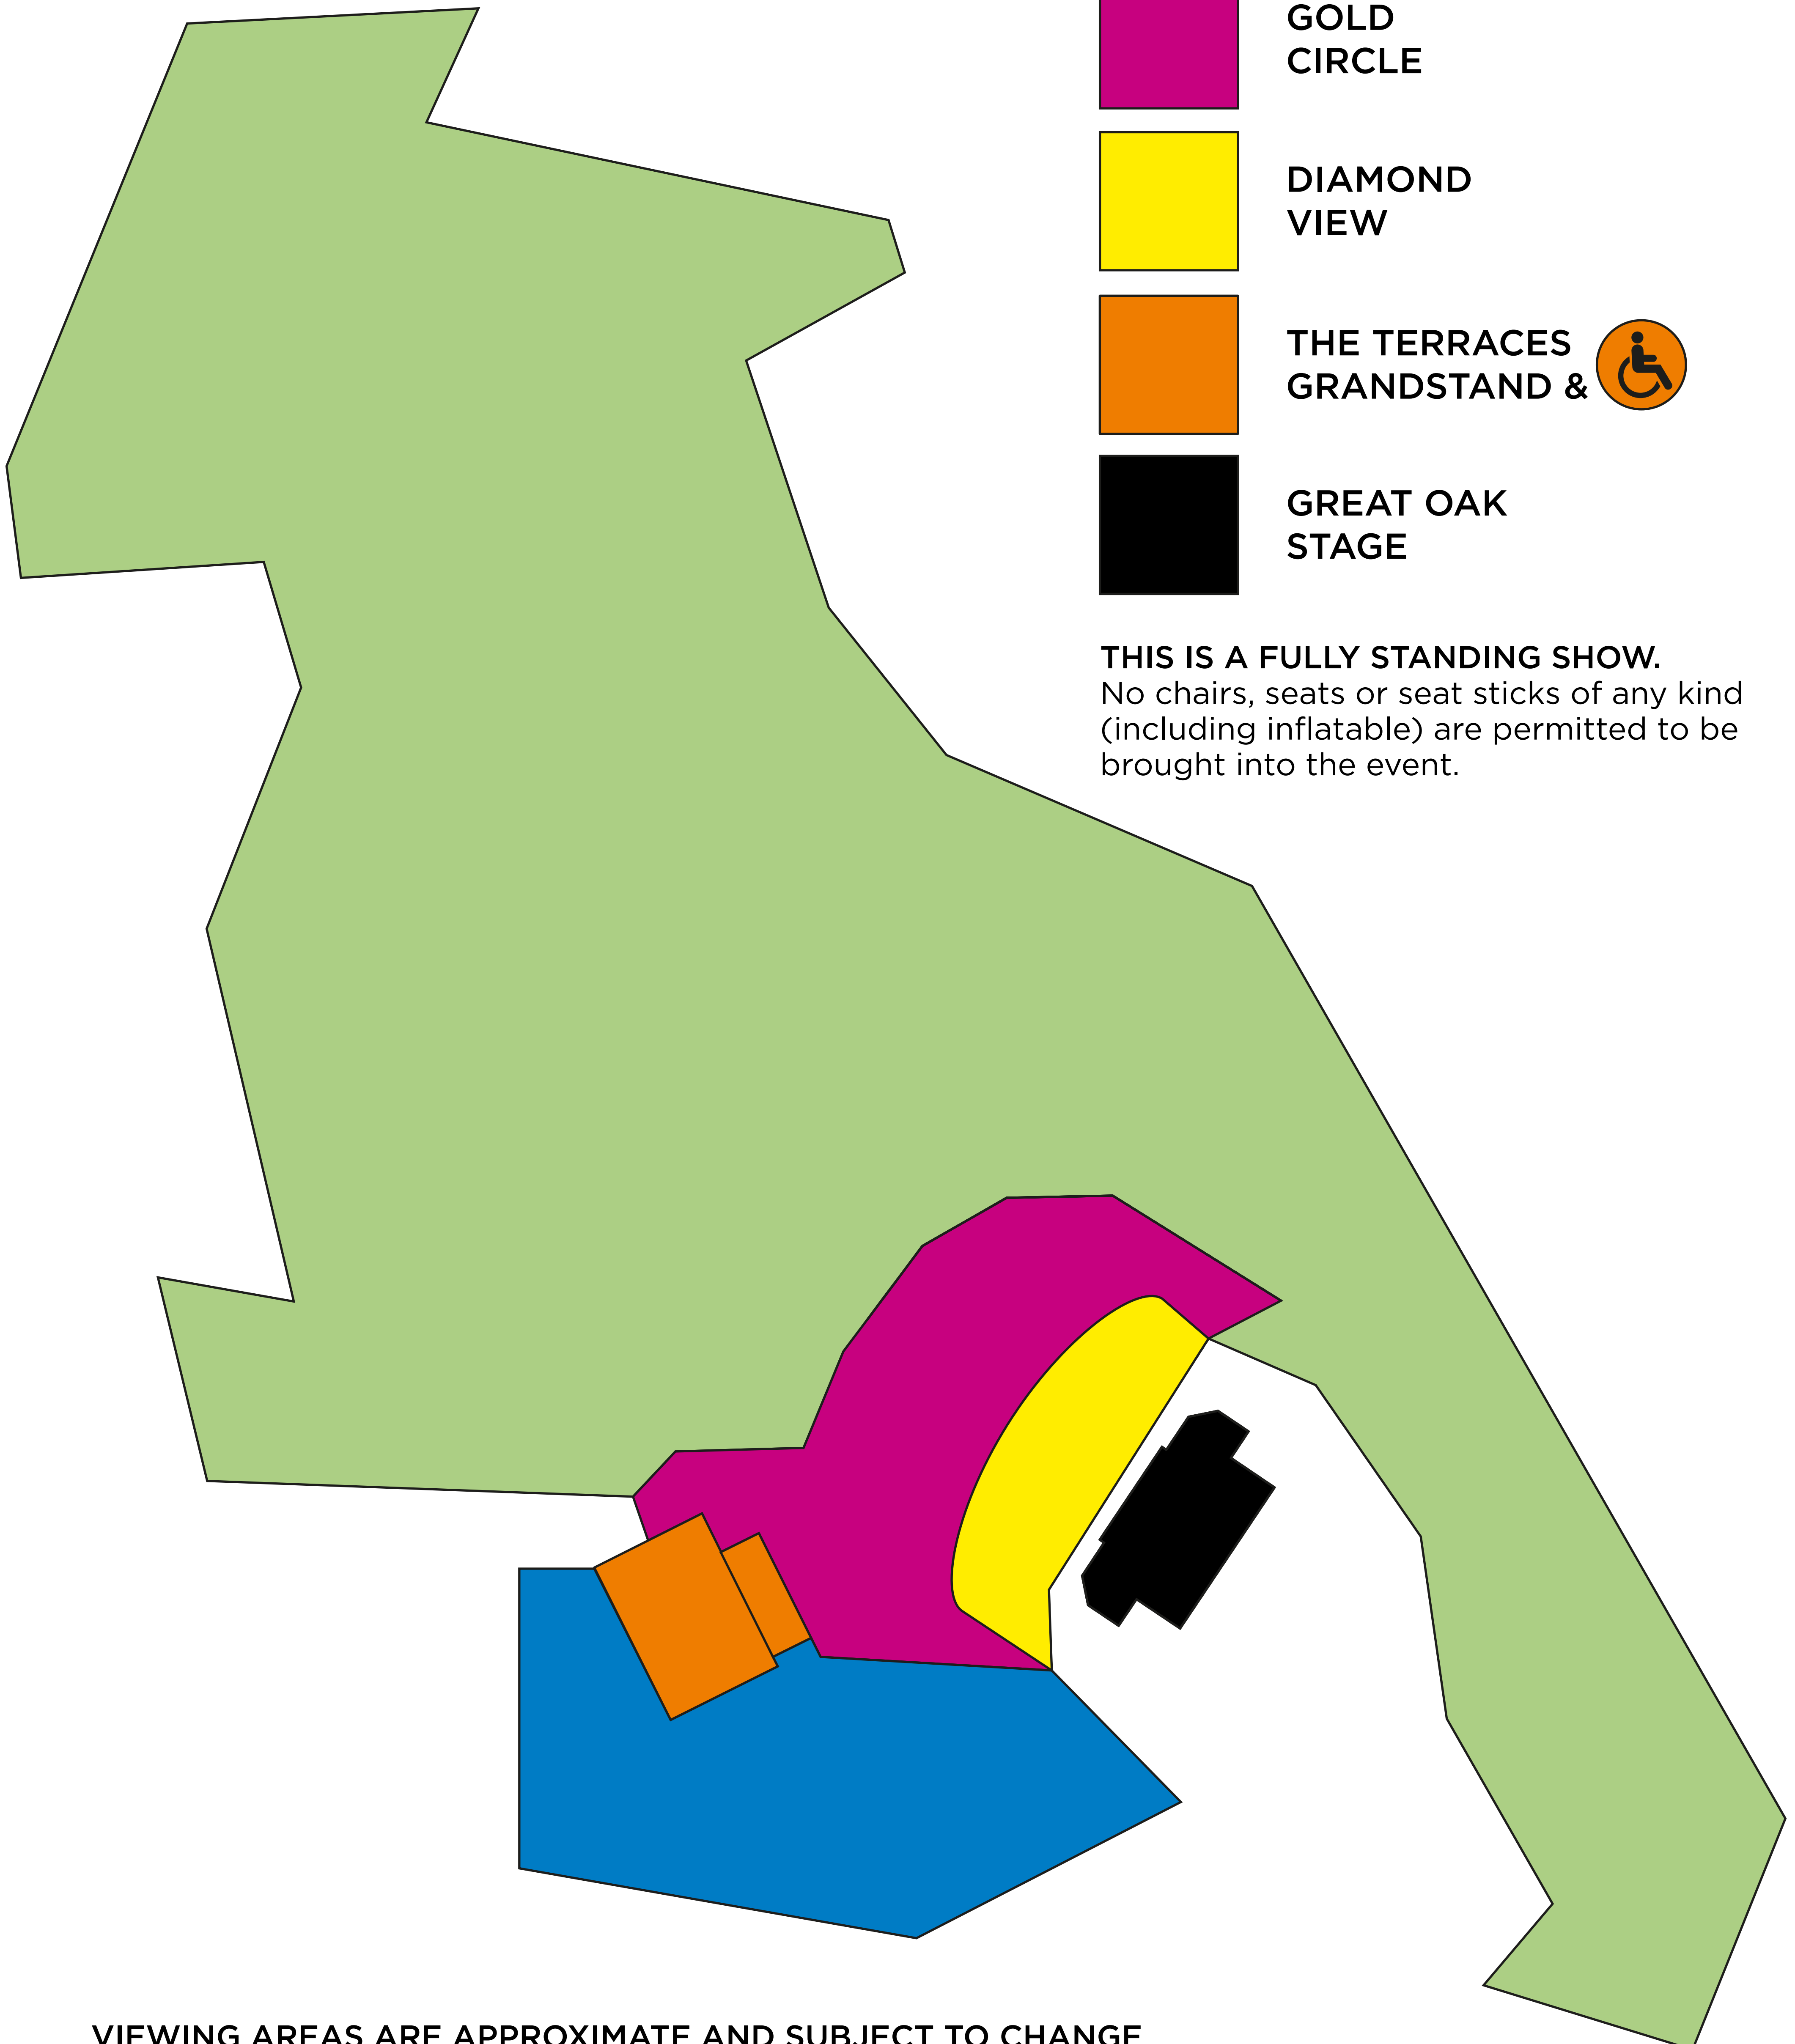

BRITISH SUMMER TIME

Hyde Park

GENERAL
ADMISSION

BARCLAYCARD
VIP SUMMER GARDEN

GOLD
CIRCLE

DIAMOND
VIEW

THE TERRACES
GRANDSTAND &

GREAT OAK
STAGE

THIS IS A FULLY STANDING SHOW.
No chairs, seats or seat sticks of any kind
(including inflatable) are permitted to be
brought into the event.

VIEWING AREAS ARE APPROXIMATE AND SUBJECT TO CHANGE